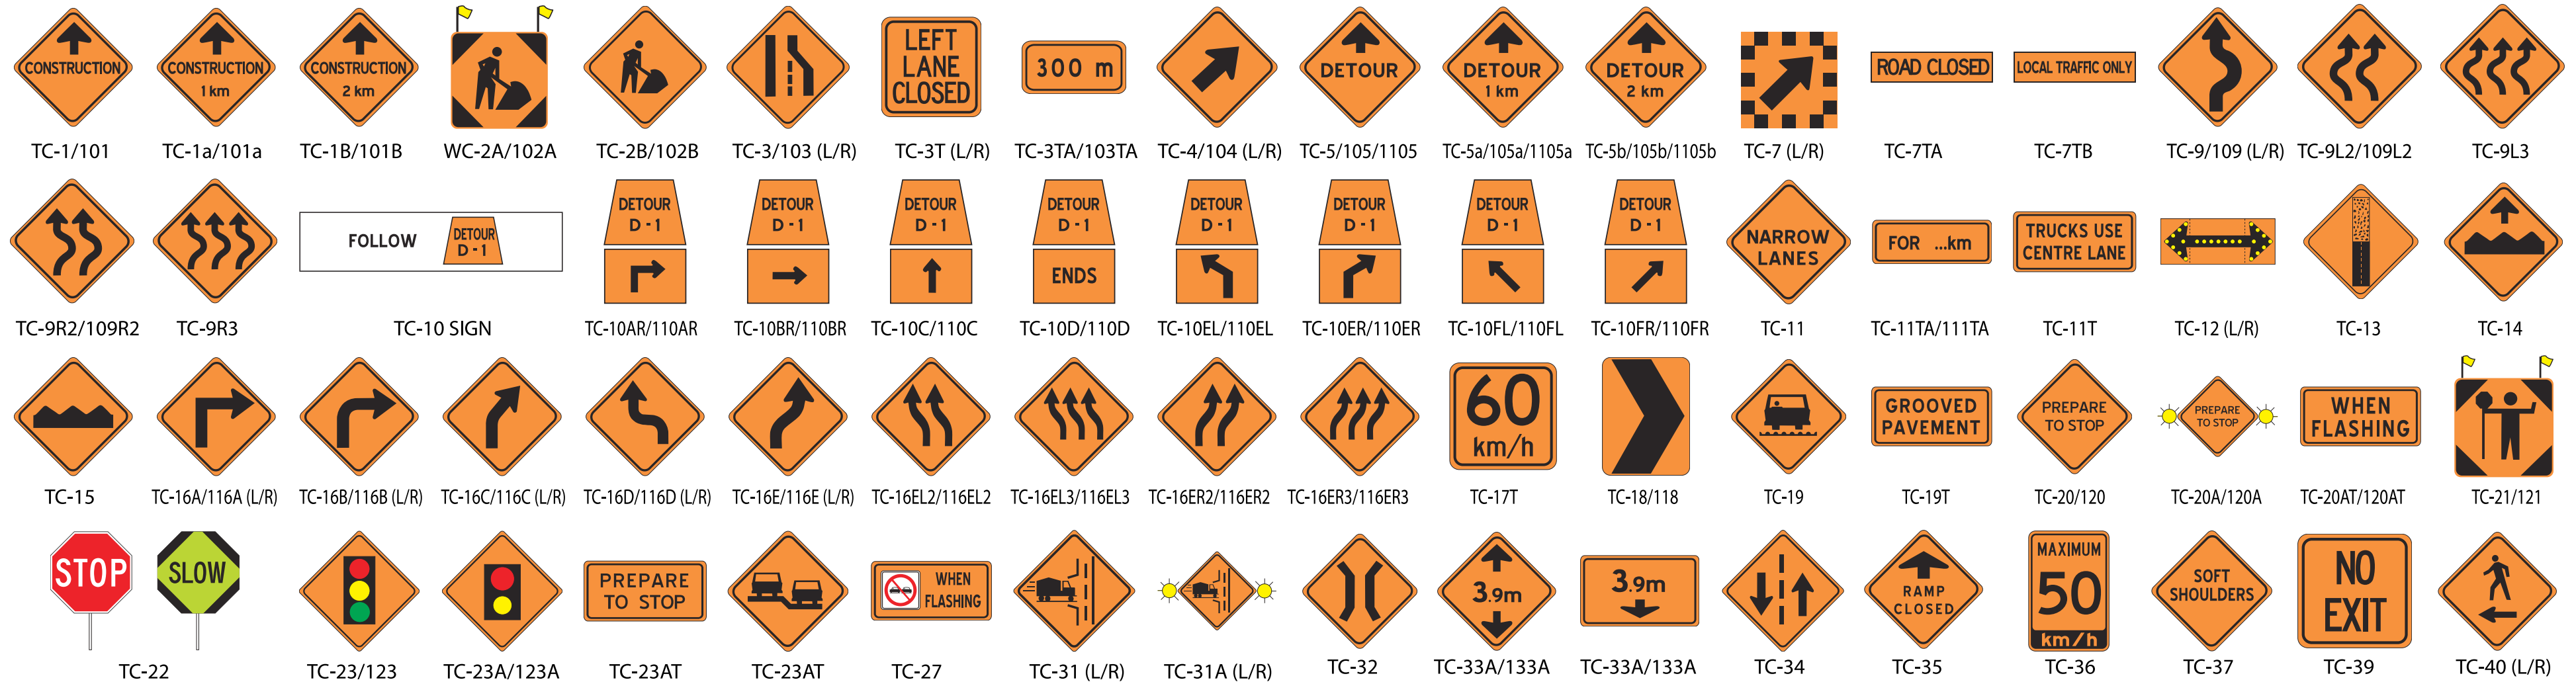

TEMPORARY

Contact us for any custom sign you require. If you don't see it, we can make it!
KD SIGN SYSTEMS INC. | 905.631.9988 | 416.607.5857 | info@kdsignsystems.com